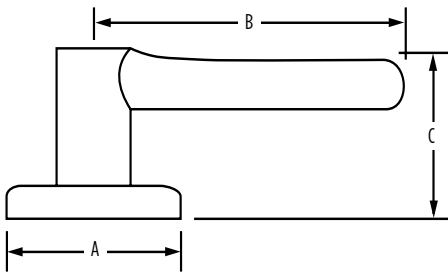

AVAILABLE FUNCTIONS:

Passage

Privacy

Entry

Inactive

HFL		 20 min.	Venetian Bronze	Satin Nickel	Polished Chrome	Satin Chrome	Matte Black
Passage	GLA101 HFL RDT	<input type="checkbox"/>	<input type="checkbox"/>	<input type="checkbox"/>	<input type="checkbox"/>	<input type="checkbox"/>	<input type="checkbox"/>
Passage 3HR UL	GLA101 HFL RDT UL	<input type="checkbox"/>	<input type="checkbox"/>	<input type="checkbox"/>	<input type="checkbox"/>	<input type="checkbox"/>	<input type="checkbox"/>
Privacy	GLA331 HFL RDT	<input type="checkbox"/>	<input type="checkbox"/>	<input type="checkbox"/>	<input type="checkbox"/>	<input type="checkbox"/>	<input type="checkbox"/>
Entry	GLA535 HFL RDT	<input type="checkbox"/>	<input type="checkbox"/>	<input type="checkbox"/>	<input type="checkbox"/>	<input type="checkbox"/>	<input type="checkbox"/>
Inactive	GLA12 HFL RDT	<input type="checkbox"/>	<input type="checkbox"/>	<input type="checkbox"/>	<input type="checkbox"/>	<input type="checkbox"/>	<input type="checkbox"/>

20 min.

SPECIFICATIONS

Door Prep	Cross Bore 2-1/8" Edge Bore 1" Latch Face 1" x 2-1/4"
Backset	Adjustable to 2-3/8" or 2-3/4"
Door Thickness	1-3/8" - 1-3/4" doors standard. 2-1/4" doors optional
Cylinder	SmartKey standard, see specific product for more WS and KW availability
Faceplates	1" x 2-1/4". Round corner, square corner and drive-in available in box
Strikes	2-1/4" full lip. Other options available
Bolt	1/2" throw. Nickel plated
Door Handing	Reversible for right or left-hand doors
ANSI/BHMA	A156.2 Grade 2
ADA	Functions GLA 101, GLA 12 satisfies section 4.13.9 ADA Requirement
UL	Fire rating, see specific product for availability
ASTM	All Weiser product meets ASTM E 331 water penetration testing

Dimensions	A	B	C	C (Keyed)
Halifax (Round Rose)	2 5/8"	4 15/32"	2 19/32"	

WARRANTY:

Weiser™ products provide a "Lifetime Mechanical Warranty" that covers all defects in material and workmanship. For more information, please visit ca.weiserlock.com/en/warranty/.